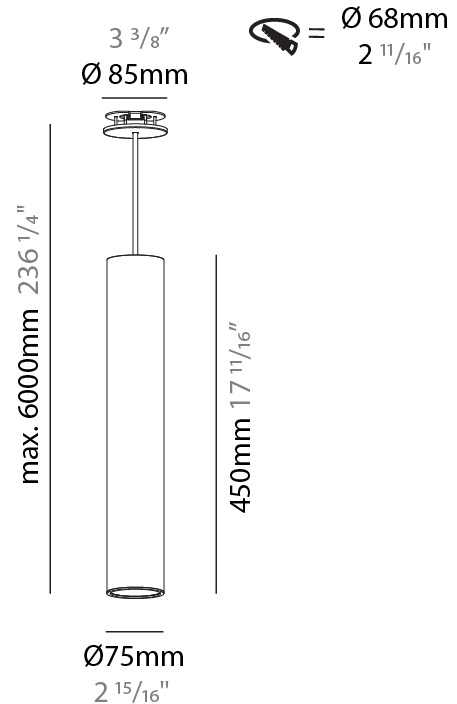

PHYSICAL

Shape: Cylinder
Diameter (mm): 75
Diameter (in): 2 ¹⁵/₁₆
Height (mm): 450
Height (in): 17 ¹¹/₁₆
Max. Overall Height (mm): 2450
Max. Overall Height (in): 96 ⁷/₁₆
Light Distribution: Downlight
Diffuser: Shine Ring 0-6
Fixture Finish: SSR / BKV / CWI / CRY / HAB / LAG / UFT / ITA / RUA / RUR / MIC / FTG / MYG / TWT / LOD / PUS / FRO / FUP / KIA / POP / BLS / SPG / MEY / GOH / GUM / CHC / COM / ABZ / JAG / OBR / MOS / ROR
Fixture Material: Aluminum
Cable Details: 2000mm / 6000mmm Cable in White / Black / Orange / Red
Cut-out Measurements: 68mm / 2 11/16"

ELECTRICAL

Lamp Type: LED (Zhaga Standard)
Input Wattage (W): 20
Total Output Wattage (W): 18.2
Dimming: Non-Dimming / Phase Dimming (120vac Only)
Driver Included: Yes
Driver Location: Integrated
Driver Type: Constant Current - Universal
Driver Class: Class 2
Input Voltage (V): 120 - 277
Constant Current (MA): 500
Upon Request: (Not included - see components) Remote: 0-10Vdc dimming

LED

Number of LEDs: 1
Color Temperature (°K): 2700 / 3000 / 4000
Max. Delivered Lumen (lm): 1512 / 1568 / 1680
Nominal Lumen (lm): 1782 / 1848 / 1981
CRI: >90 CRI
Lamp Life (hrs): 50000
Upon Request: ***3500K available in minimum quantities (larger quantities upon request)

OPTICAL

Reflector°: 18 / 36 / 52

RATINGS AND CERTIFICATIONS

Certified By: Certified for North American Standards
IP rating: IP20