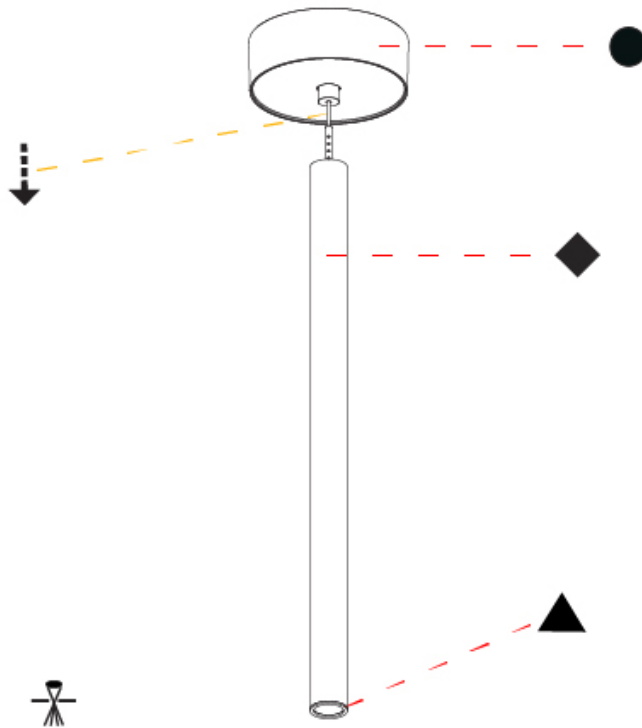

HANGOVER PLUG SHINE MONOPOINT SURFACE CANOPY SUSPENSION

A30849-

PROJECT _____

TYPE _____

SPECIFIER _____

QUANTITY _____

DATE _____

A