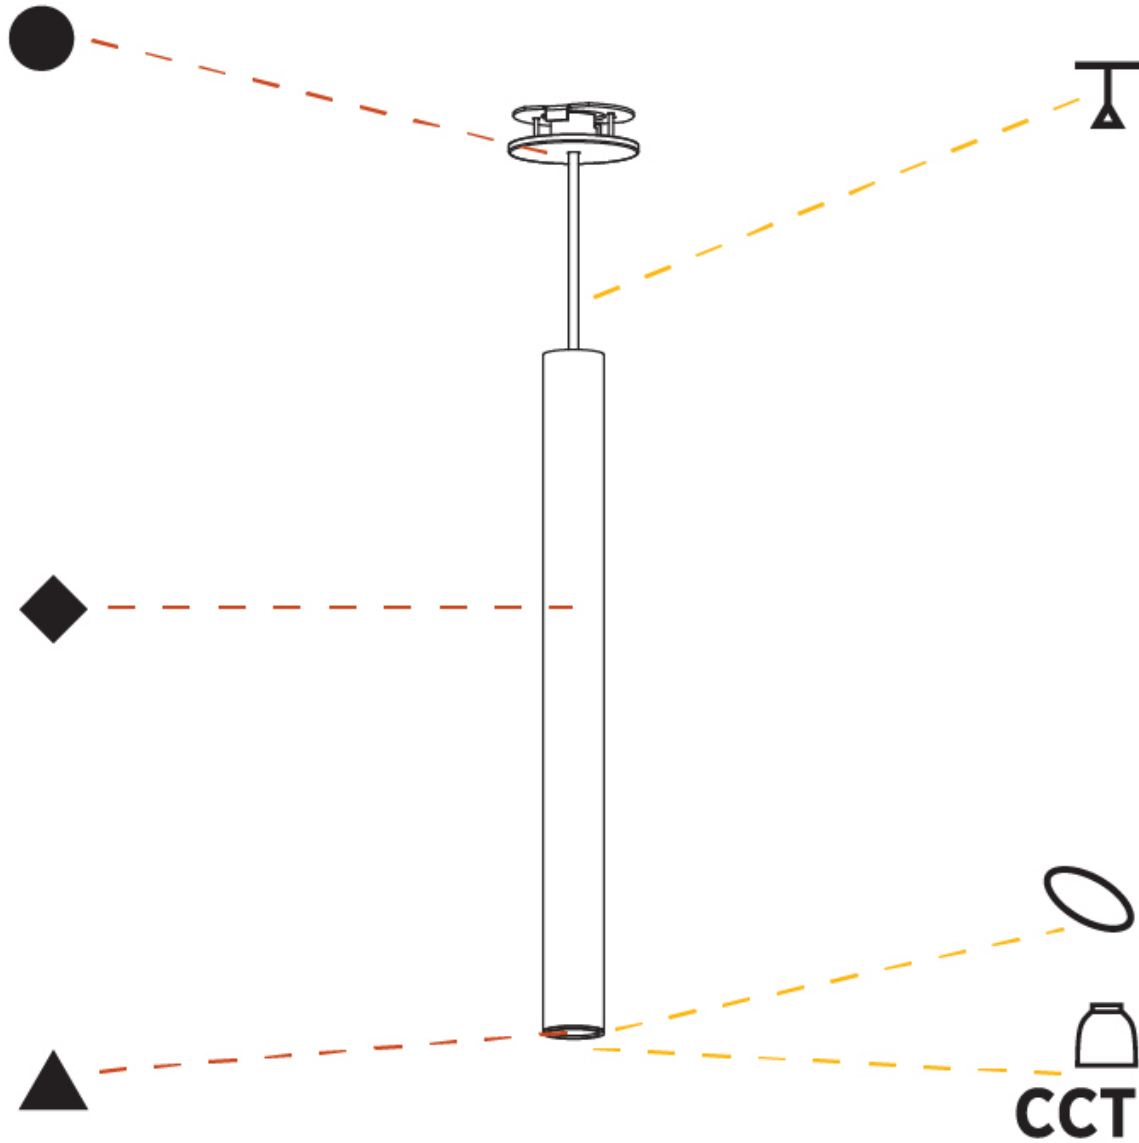

GENERAL

Series: Hangover
Subseries: Hangover Monopoint Recessed Canopy
Brand: Prolicht
Division: Architectural
Mounting Type: Suspension
Mounting Location: Ceiling
Subcategory: Pendant

PHYSICAL

Shape: Cylinder
Diameter (mm): 40
Diameter (in): 1 9/16
Height (mm): 450
Height (in): 17 11/16
Max. Overall Height (mm): 2450
Max. Overall Height (in): 96 7/16
Light Distribution: Downlight
Diffuser: Shine Ring 0-6
Fixture Finish: SSR / BKV / CWI / CRY / HAB / LAG / UFT / ITA / RUA / RUR / MIC / FTG / MYG / TWT / LOD / PUS / FRO / FUP / KIA / POP / BLS / SPG / MEY / GOH / GUM / CHC / COM / ABZ / JAG / OBR / MOS / ROR
Fixture Material: Aluminum
Cable Details: 2000mm / 6000mm Cable in White / Black / Orange / Red
Cut-out Measurements: 68mm / 2 11/16"

OPTICAL

Reflector°: 40 / 50

RATINGS AND CERTIFICATIONS

Certified By: Certified for North American Standards
IP rating: IP20

HANGOVER MONOPOINT RECESSED CANOPY SUSPENSION

A300152-

PROJECT
TYPE
SPECIFIER
QUANTITY
DATE

GENERAL

Series: Hangover
Subseries: Hangover Monopoint Surface Canopy
Brand: Prolicht
Division: Architectural
Mounting Type: Suspension
Mounting Location: Ceiling
Subcategory: Pendant

PHYSICAL

Shape: Cylinder
Diameter (mm): 40
Diameter (in): 1 9/16
Height (mm): 450
Height (in): 17 13/16
Max. Overall Height (mm): 2450
Max. Overall Height (in): 96 7/16
Light Distribution: Downlight
Diffuser: Shine Ring 0-6
Fixture Finish: SSR / BKV / CWI / CRY / HAB / LAG / UFT / ITA / RUA / RUR / MIC / FTG / MYG / TWT / LOD / PUS / FRO / FUP / KIA / POP / BLS / SPG / MEY / GOH / GUM / CHC / COM / ABZ / JAG / OBR / MOS / ROR
Fixture Material: Aluminum
Cable Details: 2000mm / 6000mm Cable in White / Black / Orange / Red