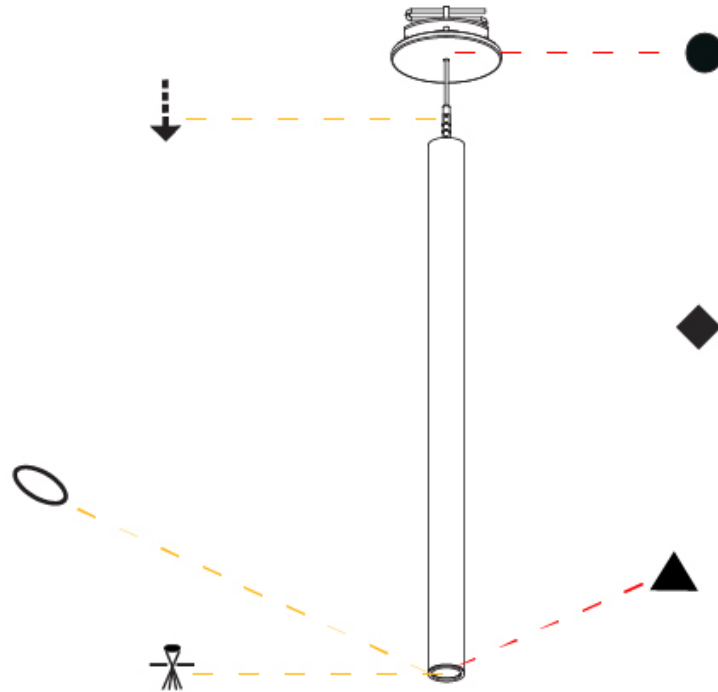

HANGOVER PLUG SHINE MONOPOINT RECESSED CANOPY SUSPENSION

A30844-

PROJECT

TYPE

SPECIFIER

QUANTITY

DATE

A