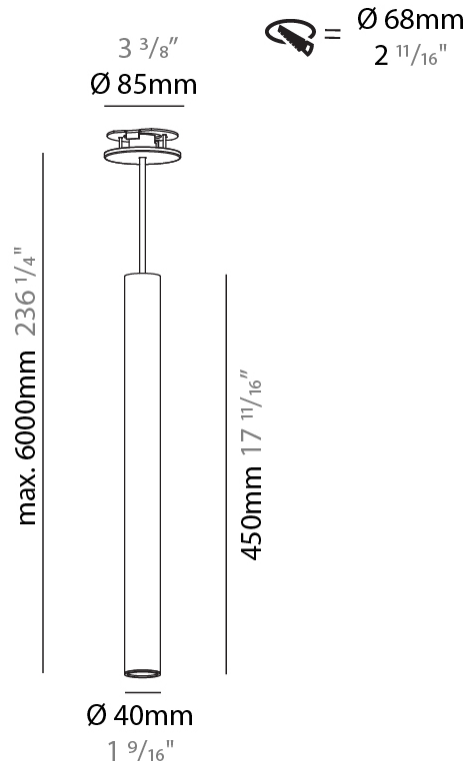

GENERAL

Series: Hangover
Subseries: Hangover Monopoint Recessed Canopy
Brand: Prolicht
Division: Architectural
Mounting Type: Suspension
Mounting Location: Ceiling
Subcategory: Pendant

PHYSICAL

Shape: Cylinder
Diameter (mm): 40
Diameter (in): 1 9/16
Height (mm): 450
Height (in): 17 11/16
Max. Overall Height (mm): 2450
Max. Overall Height (in): 96 7/16
Light Distribution: Downlight
Diffuser: Shine Ring 0-6
Fixture Finish: SSR / BKV / CWI / CRY / HAB / LAG / UFT / ITA / RUA / RUR / MIC / FTG / MYG / TWT / LOD / PUS / FRO / FUP / KIA / POP / BLS / SPG / MEY / GOH / GUM / CHC / COM / ABZ / JAG / OBR / MOS / ROR
Fixture Material: Aluminum
Cable Details: 2000mm / 6000mm Cable in White / Black / Orange / Red
Cut-out Measurements: 68mm / 2 11/16"

ELECTRICAL

Lamp Type: LED (Zhaga Standard)
Input Wattage (W): 10.9
Total Output Wattage (W): 9
Dimming: Non-Dimmable
Driver Included: Yes
Driver Location: Integrated
Driver Type: Constant Current
Driver Class: Class 2
Input Voltage (V): 120
Constant Current (MA): 500
Upon Request: Remote: 0-10Vdc dimming / Phase dimming 120Vac

LED

Number of LEDs: 1
Color Temperature (°K): 2700 / 3000 / 4000
Max. Delivered Lumen (lm): 842
CRI: >90 CRI
Lamp Life (hrs): 50000
Upon Request: ***3500K available in minimum quantities (larger quantities upon request)

OPTICAL

Reflector°: 40 / 50

RATINGS AND CERTIFICATIONS

Certified By: Certified for North American Standards
IP rating: IP20