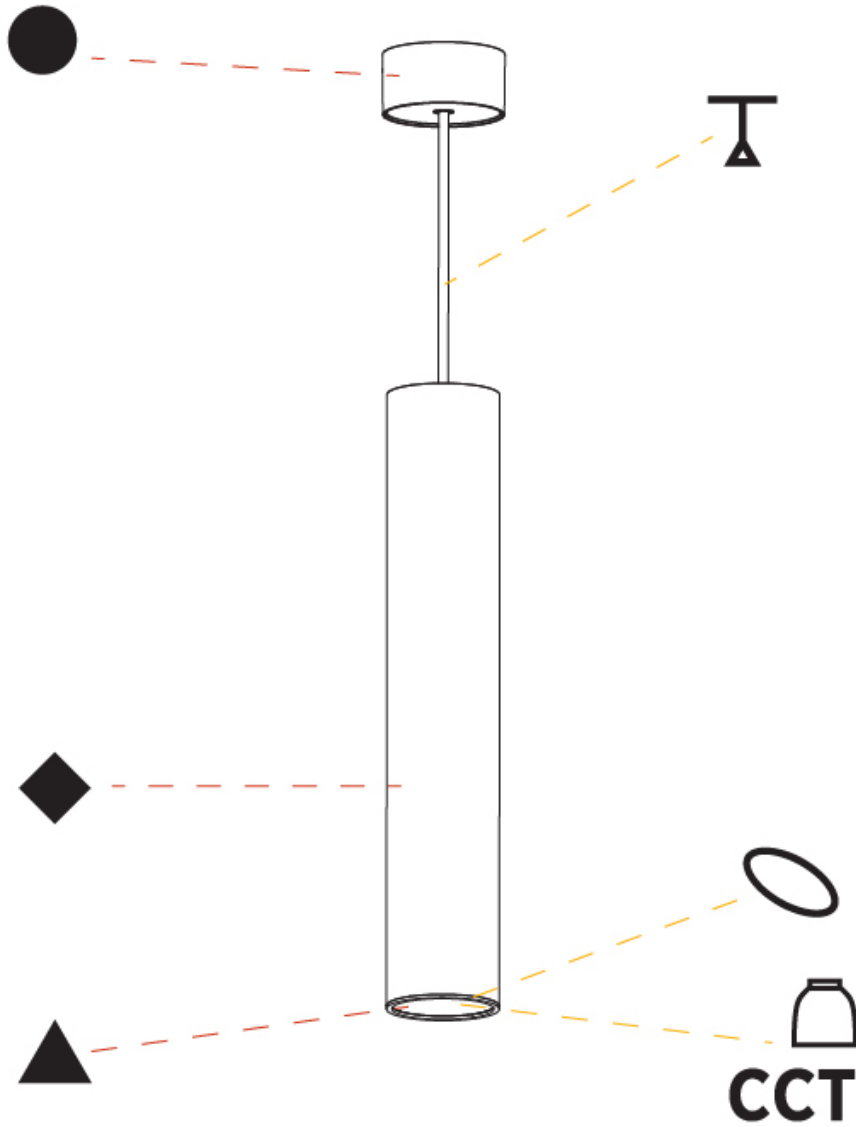

HANGOVER MONOPOINT SURFACE CANOPY SUSPENSION

A300170-

PROJECT	
TYPE	
SPECIFIER	
QUANTITY	
DATE